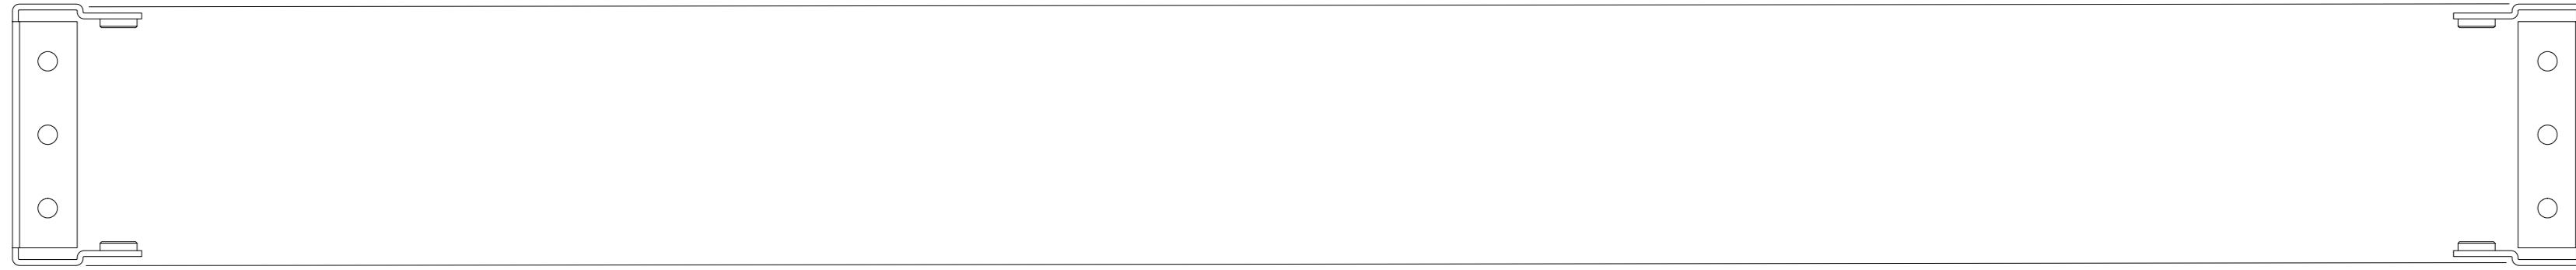

(VIEW FROM TO THE TOP OF THE ENCLOSURE)

BLUE AREA
= SIDE PANEL "LIP"

(Material thickness: 1,5mm, Material: Aluminium black powdercoated)

BLUE AREA
= SIDE PANEL "LIP"